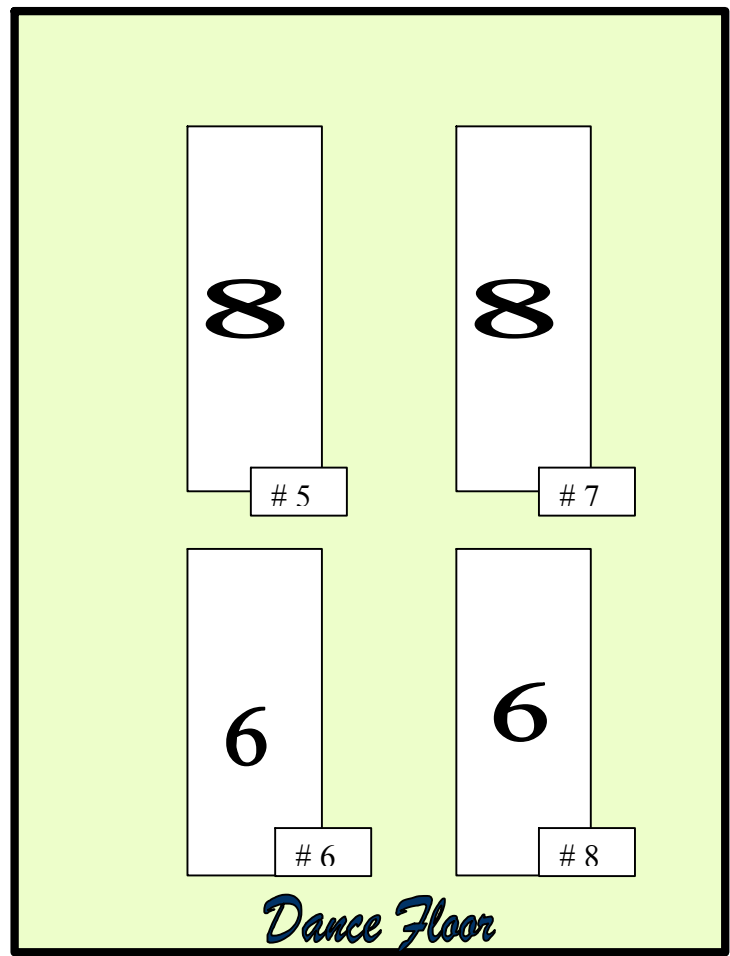

↑ Saskatchewan Drive ↑

DJ

Cake

Head Table 8

Podium

6-8 #1

6-8 #2

8 #3

6-8 #4

8 #9

6-8 #10

8 #11

8 #12

8 #13

Entrance ↑ Bar

Saskatchewan Room  
Seating for Approx 80 - 108